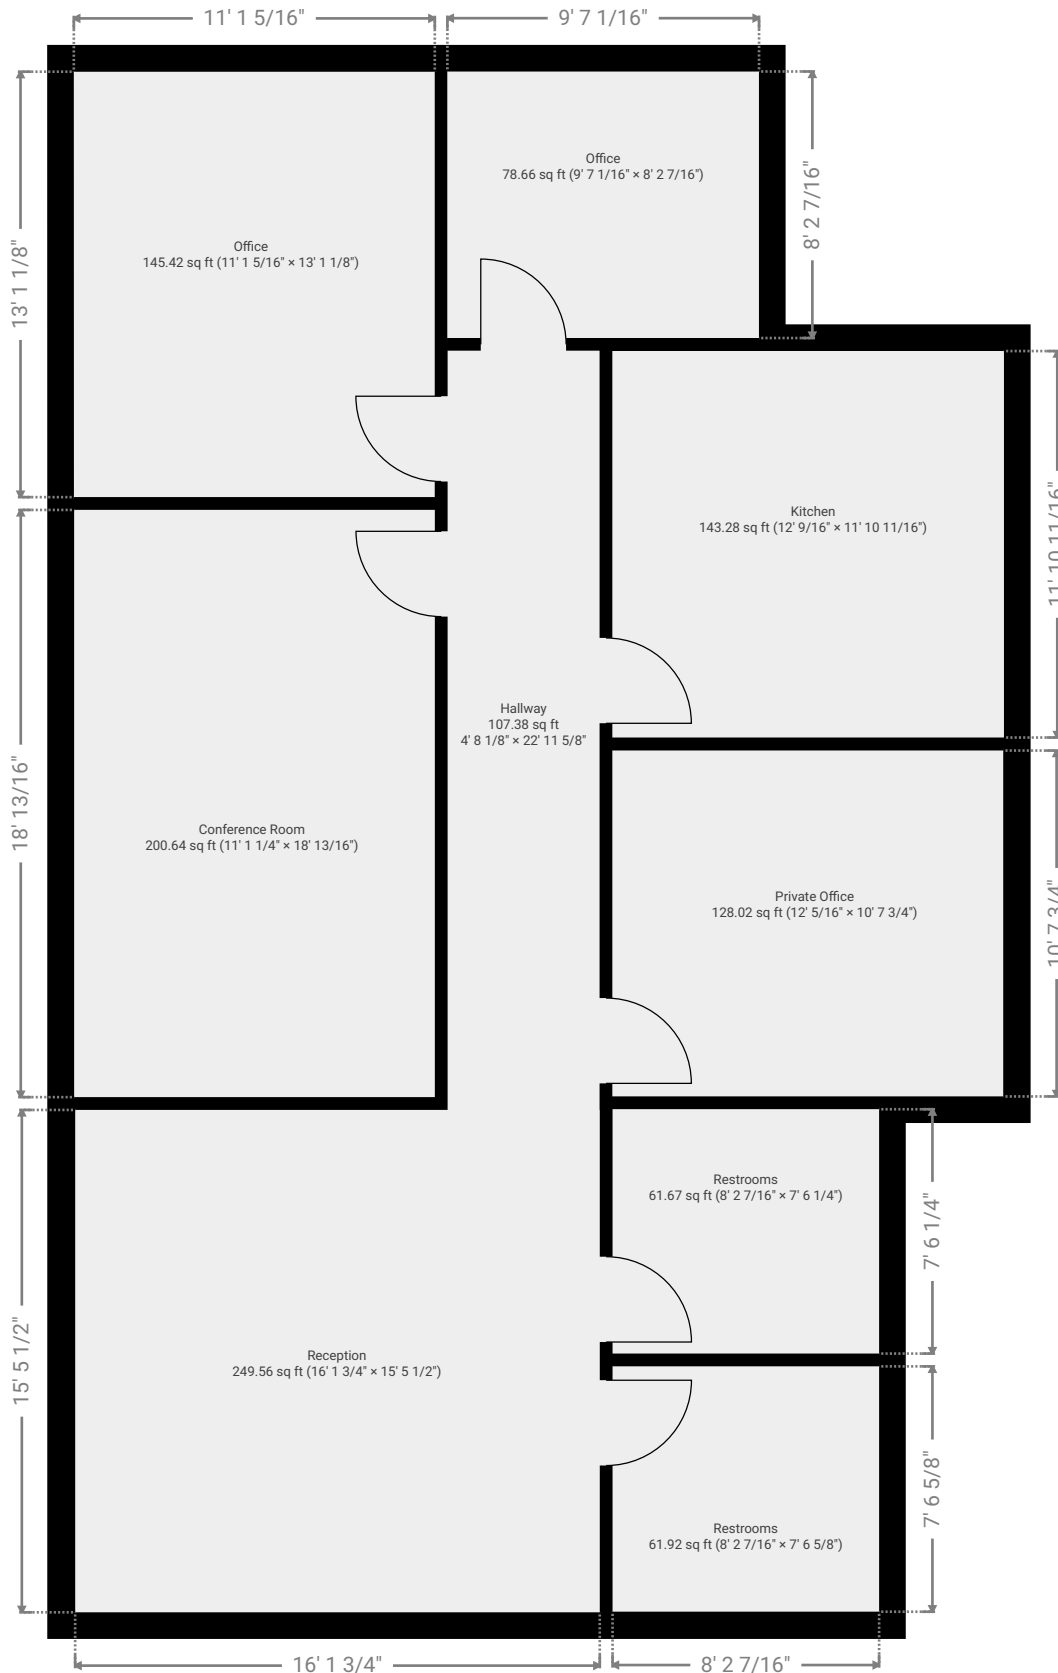

Sample Office

TOTAL AREA: 1229.81 sq ft • LIVING AREA: 1229.81 sq ft • FLOORS: 1 • ROOMS: 9

▼ Ground Floor

TOTAL AREA: 1229.81 sq ft • LIVING AREA: 1229.81 sq ft • ROOMS: 9

THIS FLOORPLAN IS PROVIDED WITHOUT WARRANTY OF ANY KIND. SENSOPIA DISCLAIMS ANY WARRANTY INCLUDING, WITHOUT LIMITATION, SATISFACTORY QUALITY OR ACCURACY OF DIMENSIONS.